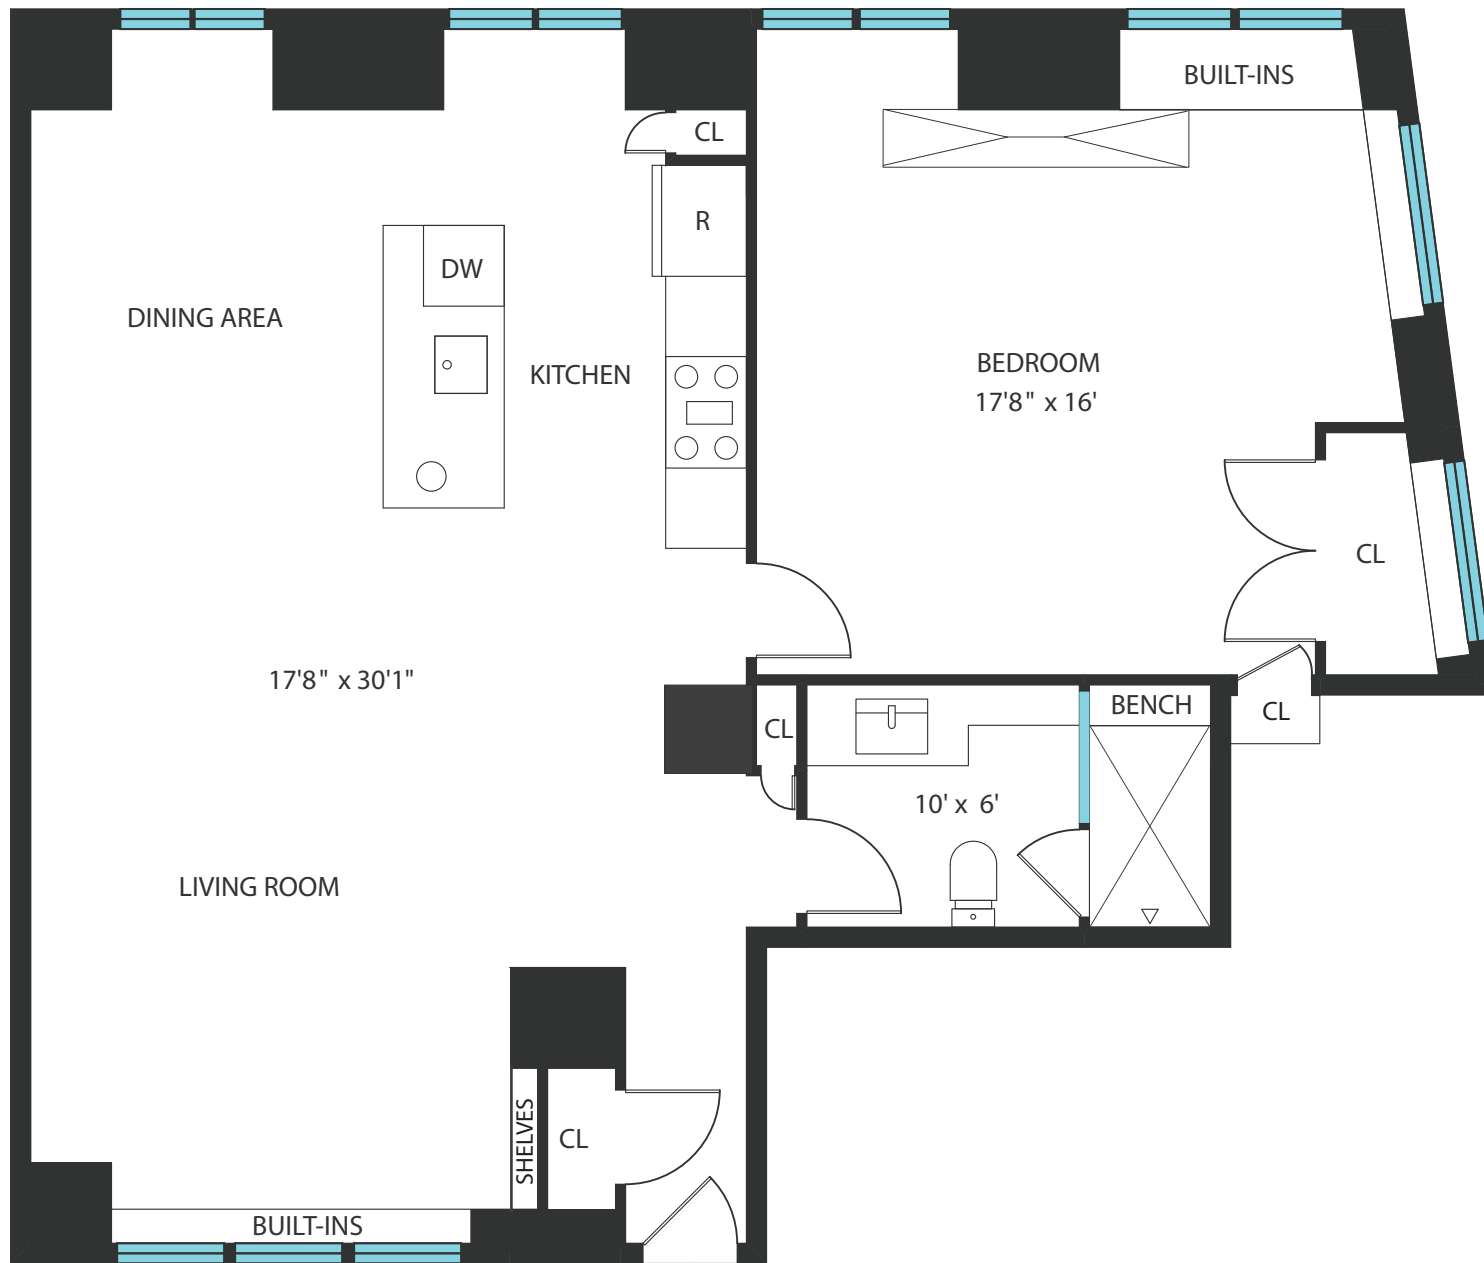

PARTIAL EAST RIVER VIEWS

Residence
PH-21C
3 Hanover Square

OPEN ATRIUM

ALL DIMENSIONS ARE APPROXIMATE